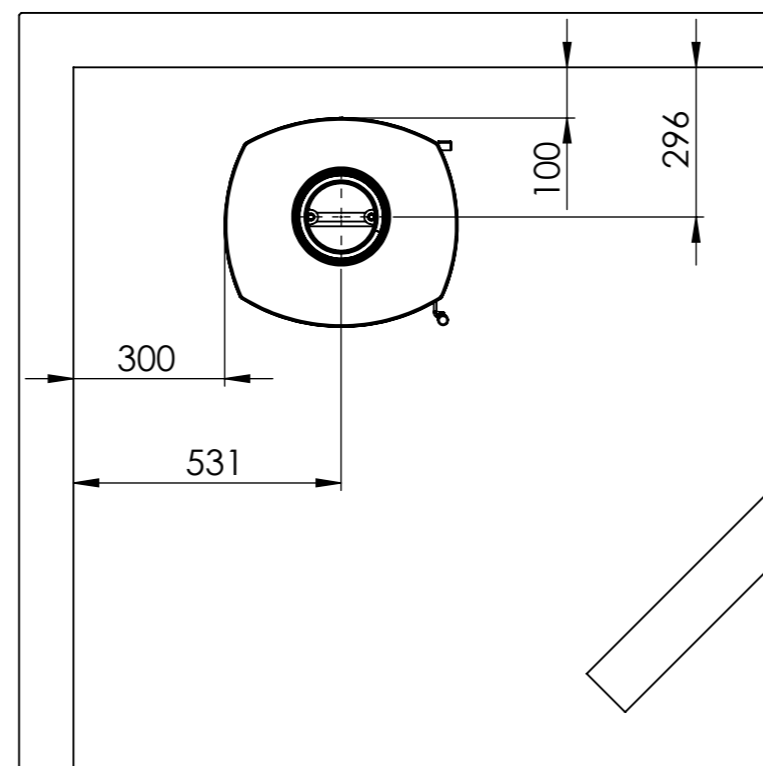

Serie	Scan-Line 7
Description	Scan-Line 7B with log-store

External fresh air from behind

External fresh air from behind Below from stove

External fresh air from below

Scan-Line 7B	A	B	D	H
Steel	195	462	415	1168
Stone top	196	470	416	1197
Stone	196	470	416	1198