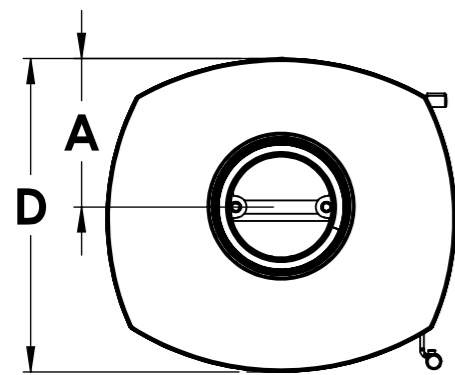

Serie	Scan-Line 7
Description	Scan-Line 7B with log-store

External fresh air from behind

External fresh air from behind Below from stove

External fresh air from below

Scan-Line 7B	A	B	D	H
Steel	195	462	415	1168
Stone top	196	470	416	1197
Stone	196	470	416	1198