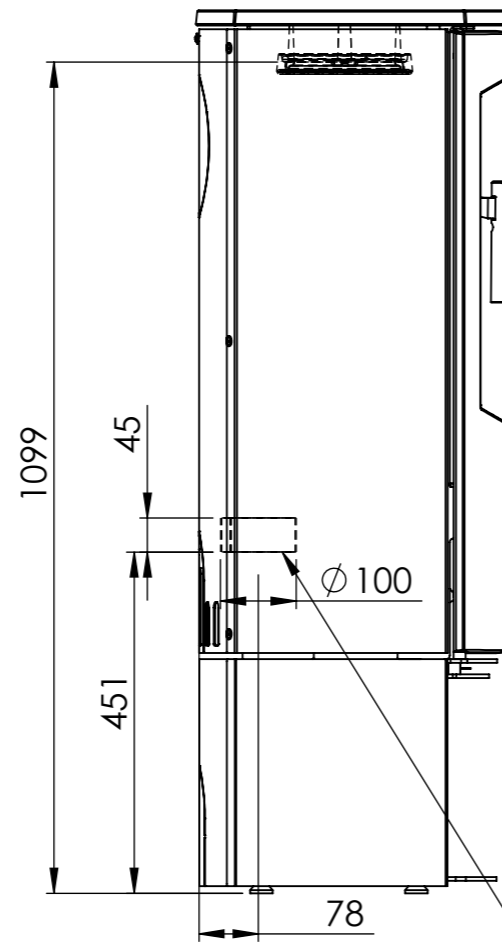

Serie	Scan-Line 7
Description	Scan-Line 7B with log-store

External fresh air from behind

External fresh air from behind Below from stove

External fresh air from below

Scan-Line 7B	A	B	D	H
Steel	195	462	415	1168
Stone top	196	470	416	1197
Stone	196	470	416	1198