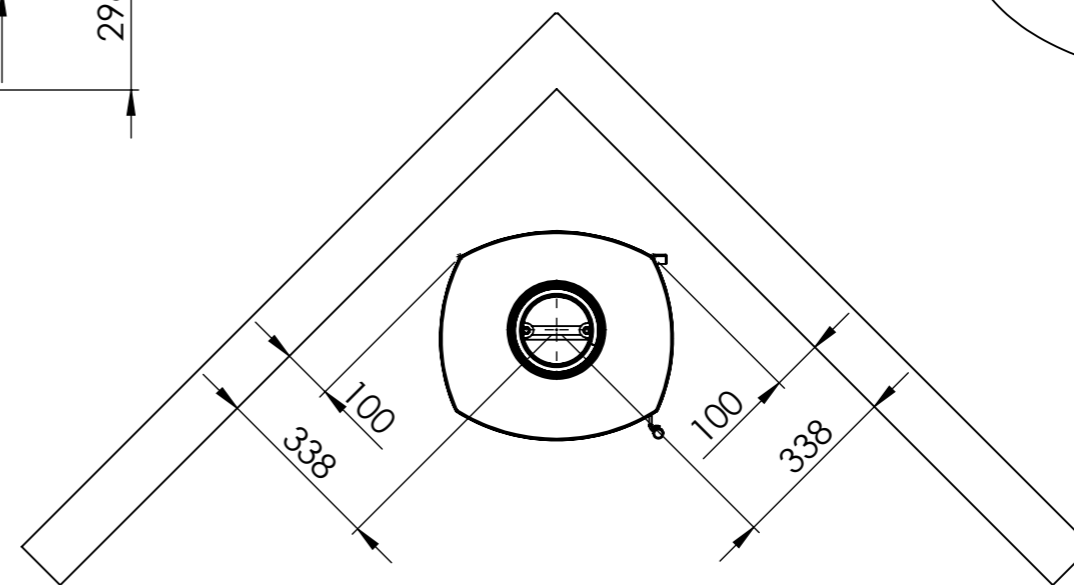

Serie	Scan-Line 7
Description	Scan-Line 7B with log-store

External fresh air from behind

External fresh air from behind Below from stove

External fresh air from below

Scan-Line 7B	A	B	D	H
Steel	195	462	415	1168
Stone top	196	470	416	1197
Stone	196	470	416	1198