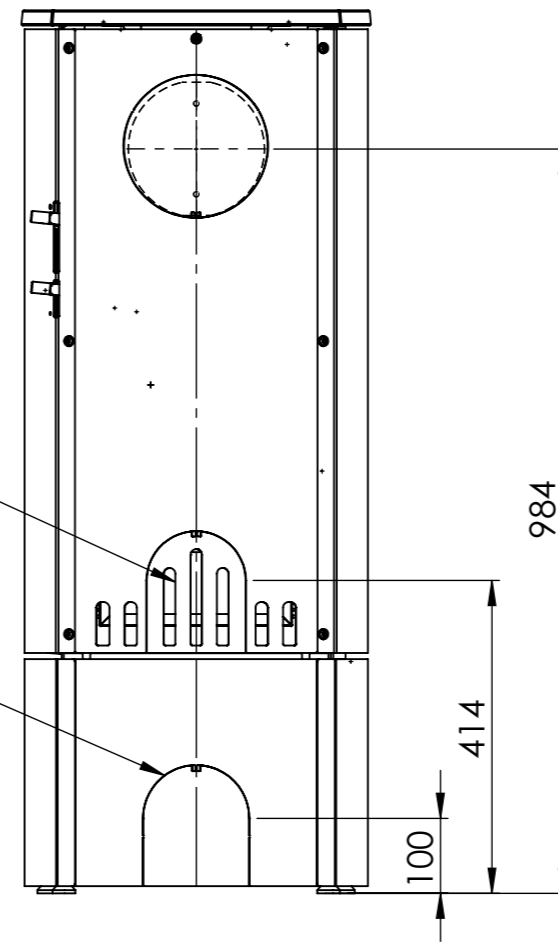

Serie	Scan-Line 7
Description	Scan-Line 7B with log-store

External fresh air from behind

External fresh air from behind Below from stove

External fresh air from below

Scan-Line 7B	A	B	D	H
Steel	195	462	415	1168
Stone top	196	470	416	1197
Stone	196	470	416	1198