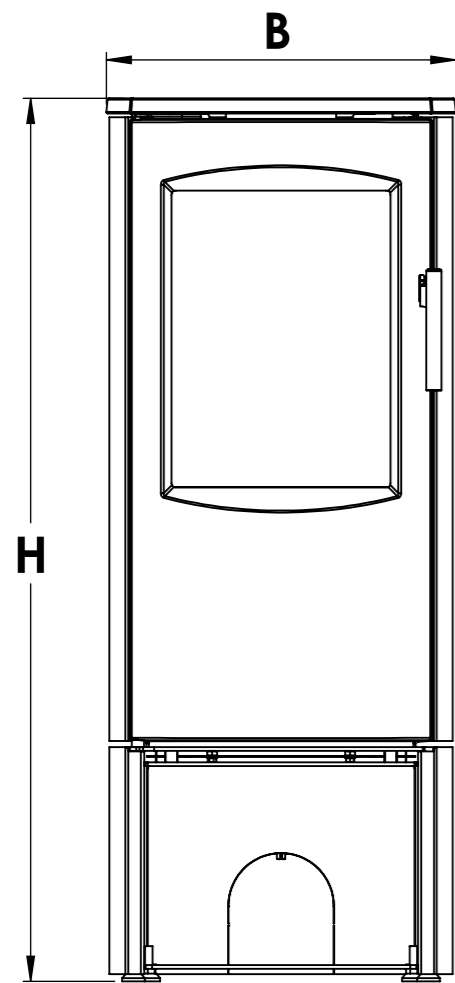

Serie	Scan-Line 7
Description	Scan-Line 7B with log-store

External fresh air from behind

External fresh air from behind Below from stove

External fresh air from below

Scan-Line 7B	A	B	D	H
Steel	195	462	415	1168
Stone top	196	470	416	1197
Stone	196	470	416	1198